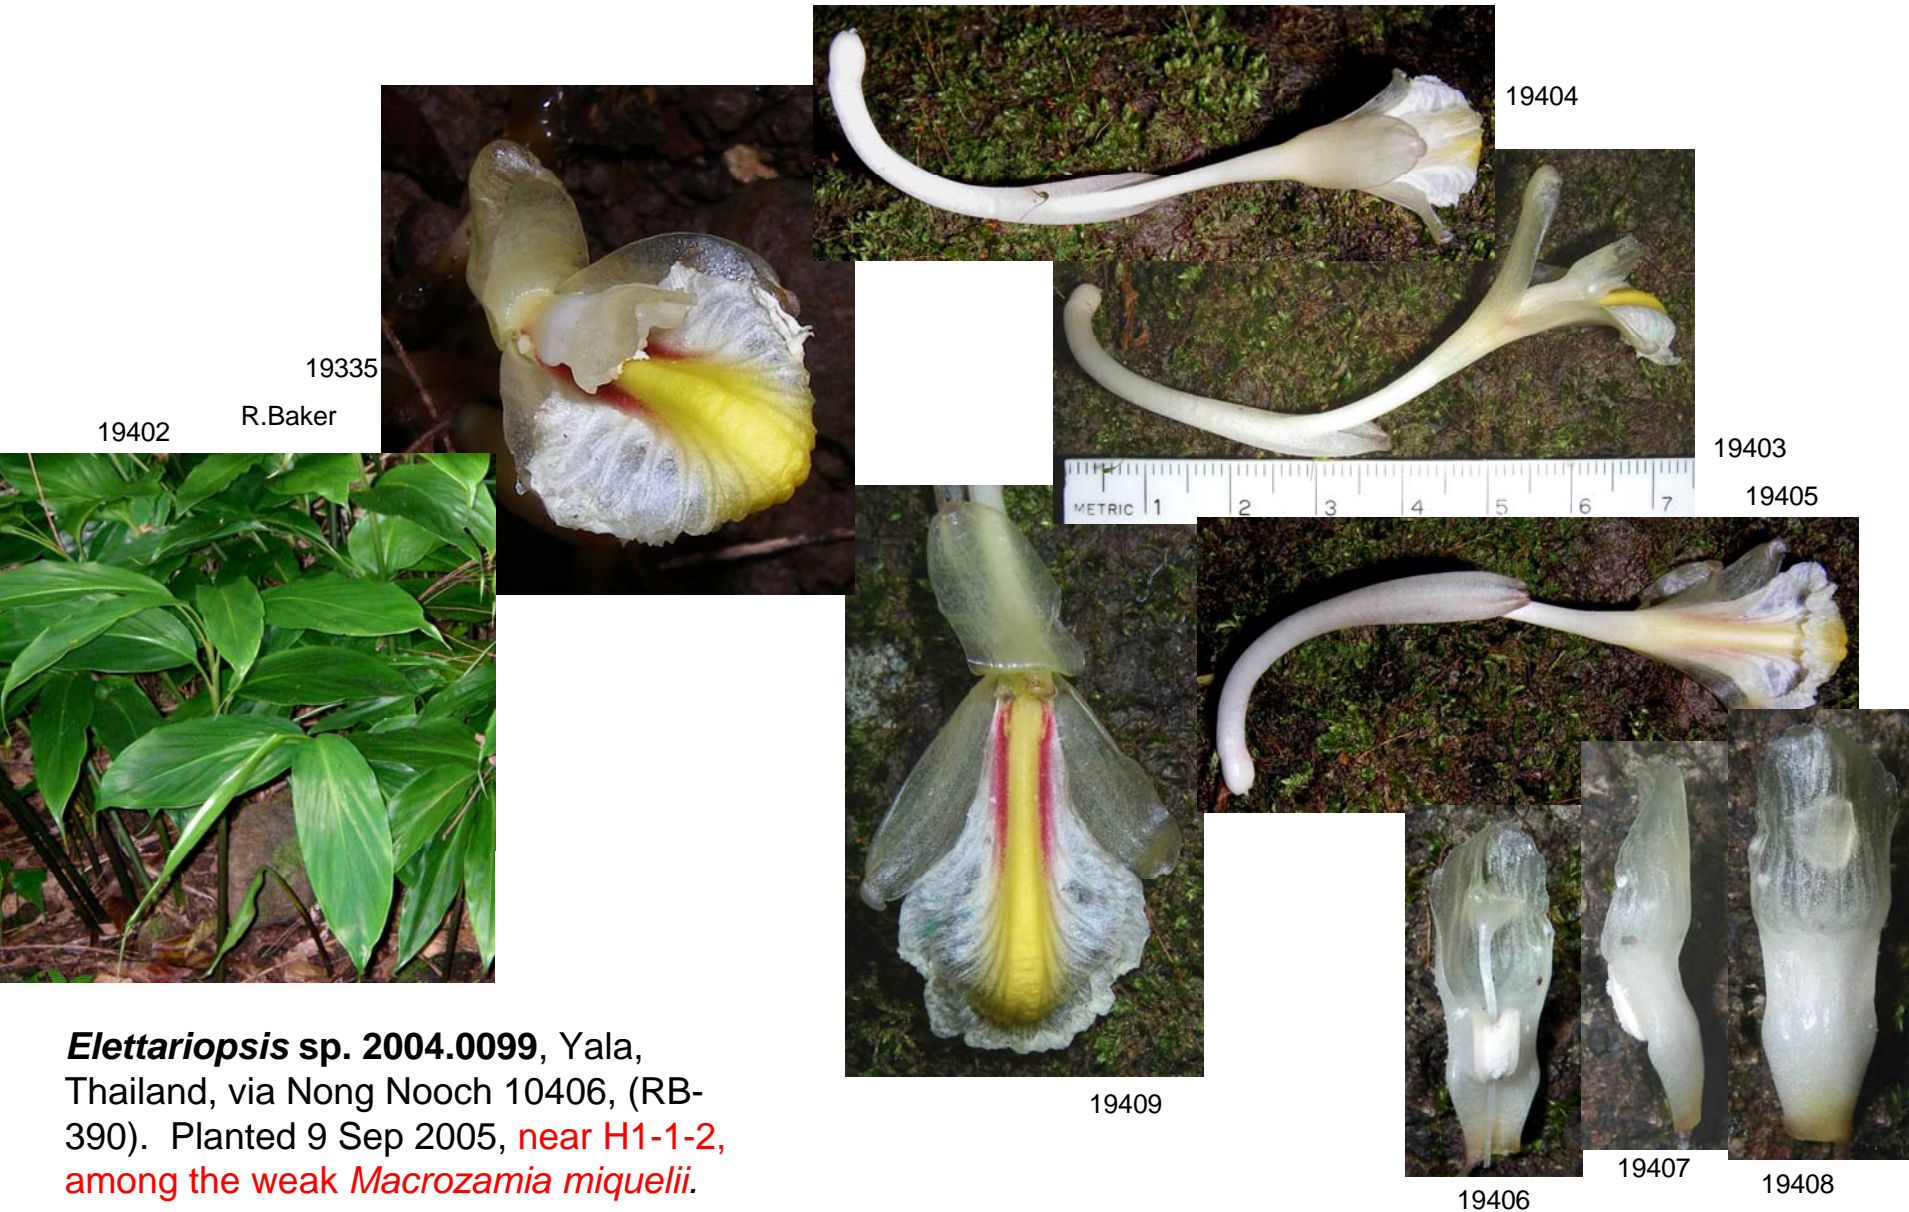

Elettariopsis sp. 2004.0099 (NN 10406)

Elettariopsis sp. 2004.0099, Yala, Thailand, via Nong Nooch 10406, (RB-390). Planted 9 Sep 2005, near H1-1-2, among the weak *Macrozamia miquelii*.