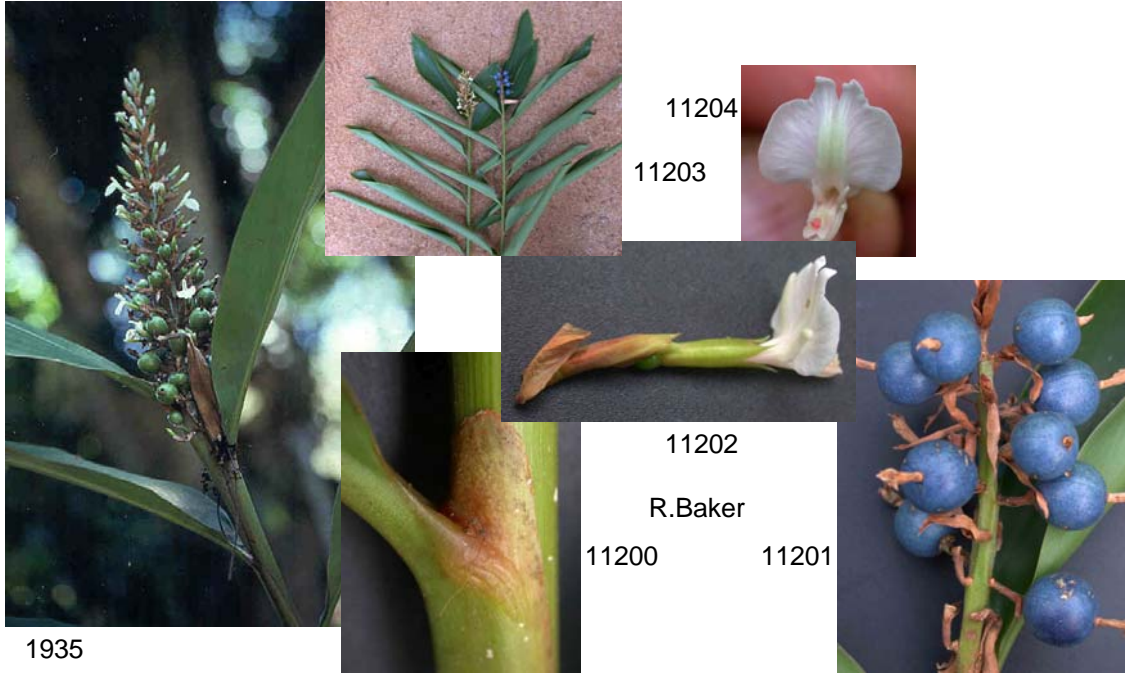

# *Alpinia cf. caerulea* Benth.

Papua New  
Guinea.

**A. sp.**, **Lyon 2000.0370**, Papua New Guinea: Keith Woolliams  
75.640, edge of Laloki Swamp, near Port Moresby; via Waimea  
75p1643 (shown here). H. Funakoshi comment, July 2002: "no idea".