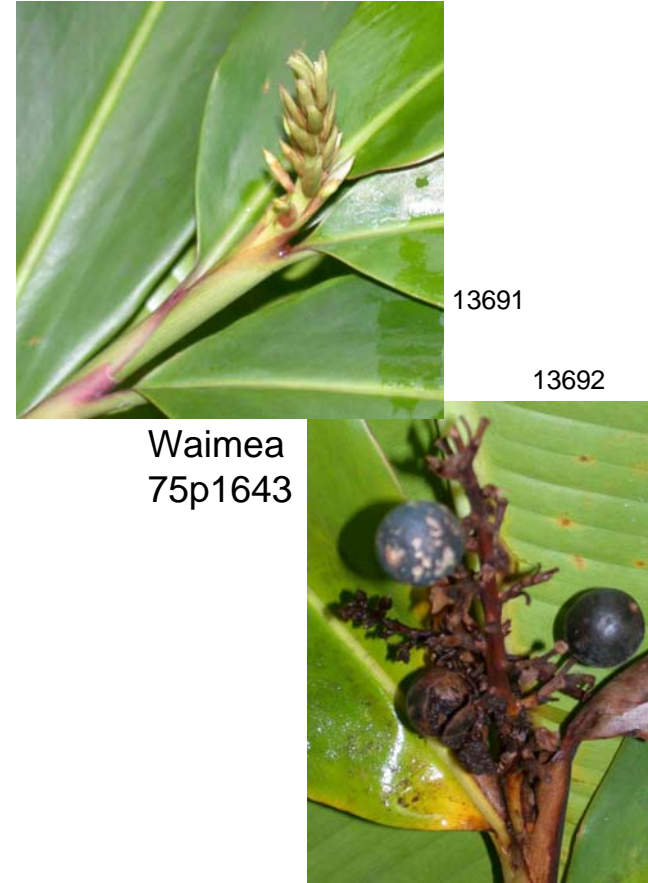

# *Alpinia cf. caerulea* Benth.

Papua New  
Guinea.

**A. sp.**, **Lyon 2000.0370**, Papua New Guinea: Keith Woolliams  
75.640, edge of Laloki Swamp, near Port Moresby; via Waimea  
75p1643 (shown here). H. Funakoshi comment, July 2002: "no idea".