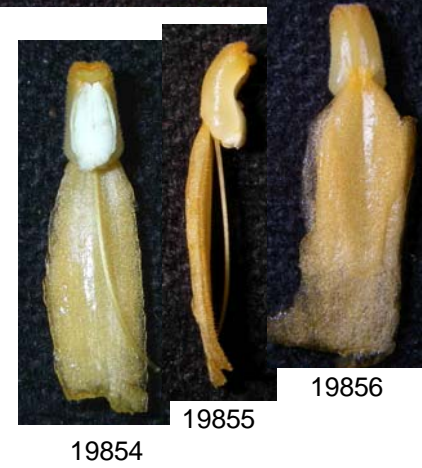

# *Curcuma* sp. 2004.0103 (Nong Nooch 10830)

**Lyon 2004.0103**, from Nong Nooch 10830. Nong Nooch collection note: "1 DV cultivated plant not of known wild origin."  
'Ploy Pailin' [T].