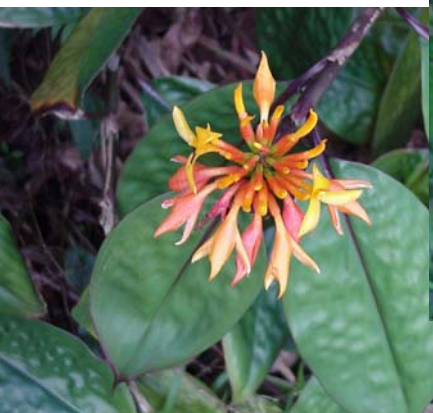

12077
R.Baker
12078

L-93.0039, from Alan Carle.
Voucher: KES 145 - HLA.