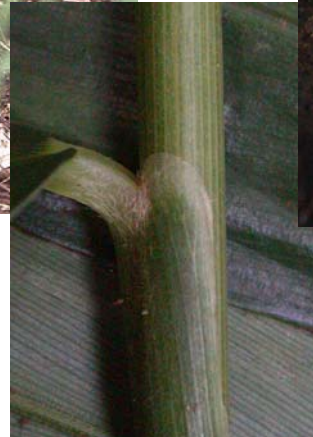

# *Zingiber kerrii* Craib

Native to  
Thailand.

12445

12444

12446

12447

12448

476 R.Baker

12451

12450

12449

**L-91.0482 Z. aff. *kerrii*** (ID by J. Mood), Thailand: Mt. Doi Inthanon, SW of Chiang Mai, 1500 m; A. Carle; also at J. Mood's. Vouchers: AN 2a, AN 2b, AN 5 - HLA.