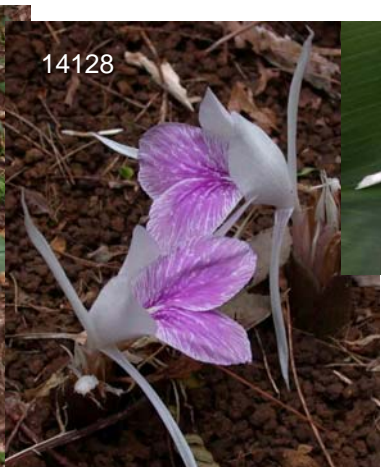

Kaempferia rotunda L.

Native to Asian tropics.

(Lyon
2003.0048)

14128