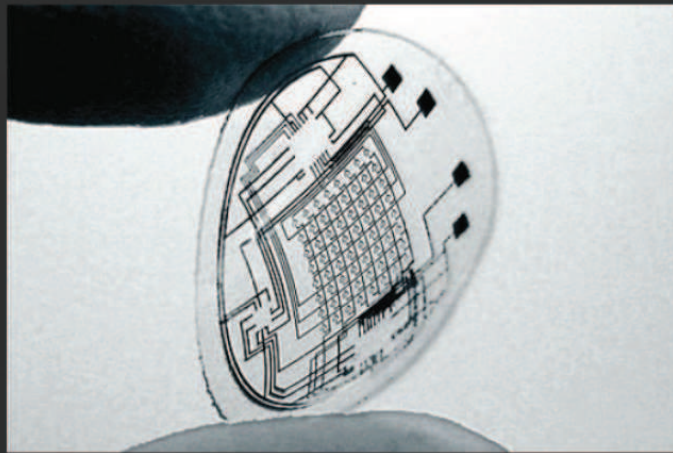

Future

- Near future - Samsung tablet
- internet contact lenses/glasses

Internet Contact Lenses

Internet Contacts/Glasses

- Washington State University
- 1.2 millimeters in diameter
- Semitransparent display

Present

Project Glass

- Go online
- Stream data to your cloud

Weather Updates

- Share video/pictures
- Consult with colleagues
- Connect with loved ones

Future

- **Voice commands**
- **Hand motion controls**
- **Bionic eye**